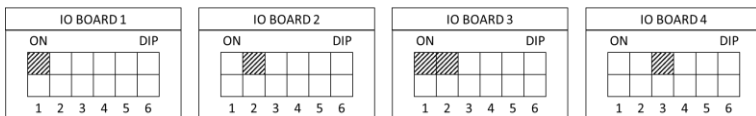

5. Turn on the panel and update the number of available IO cards. See menu:

Install\8. System configuration

6. After the reset, the panel has the IO card available.
7. Remember to configure the IO card in the following menu according to the type of installation (class A for a loop installation).

Ajust\9. Set the IO card